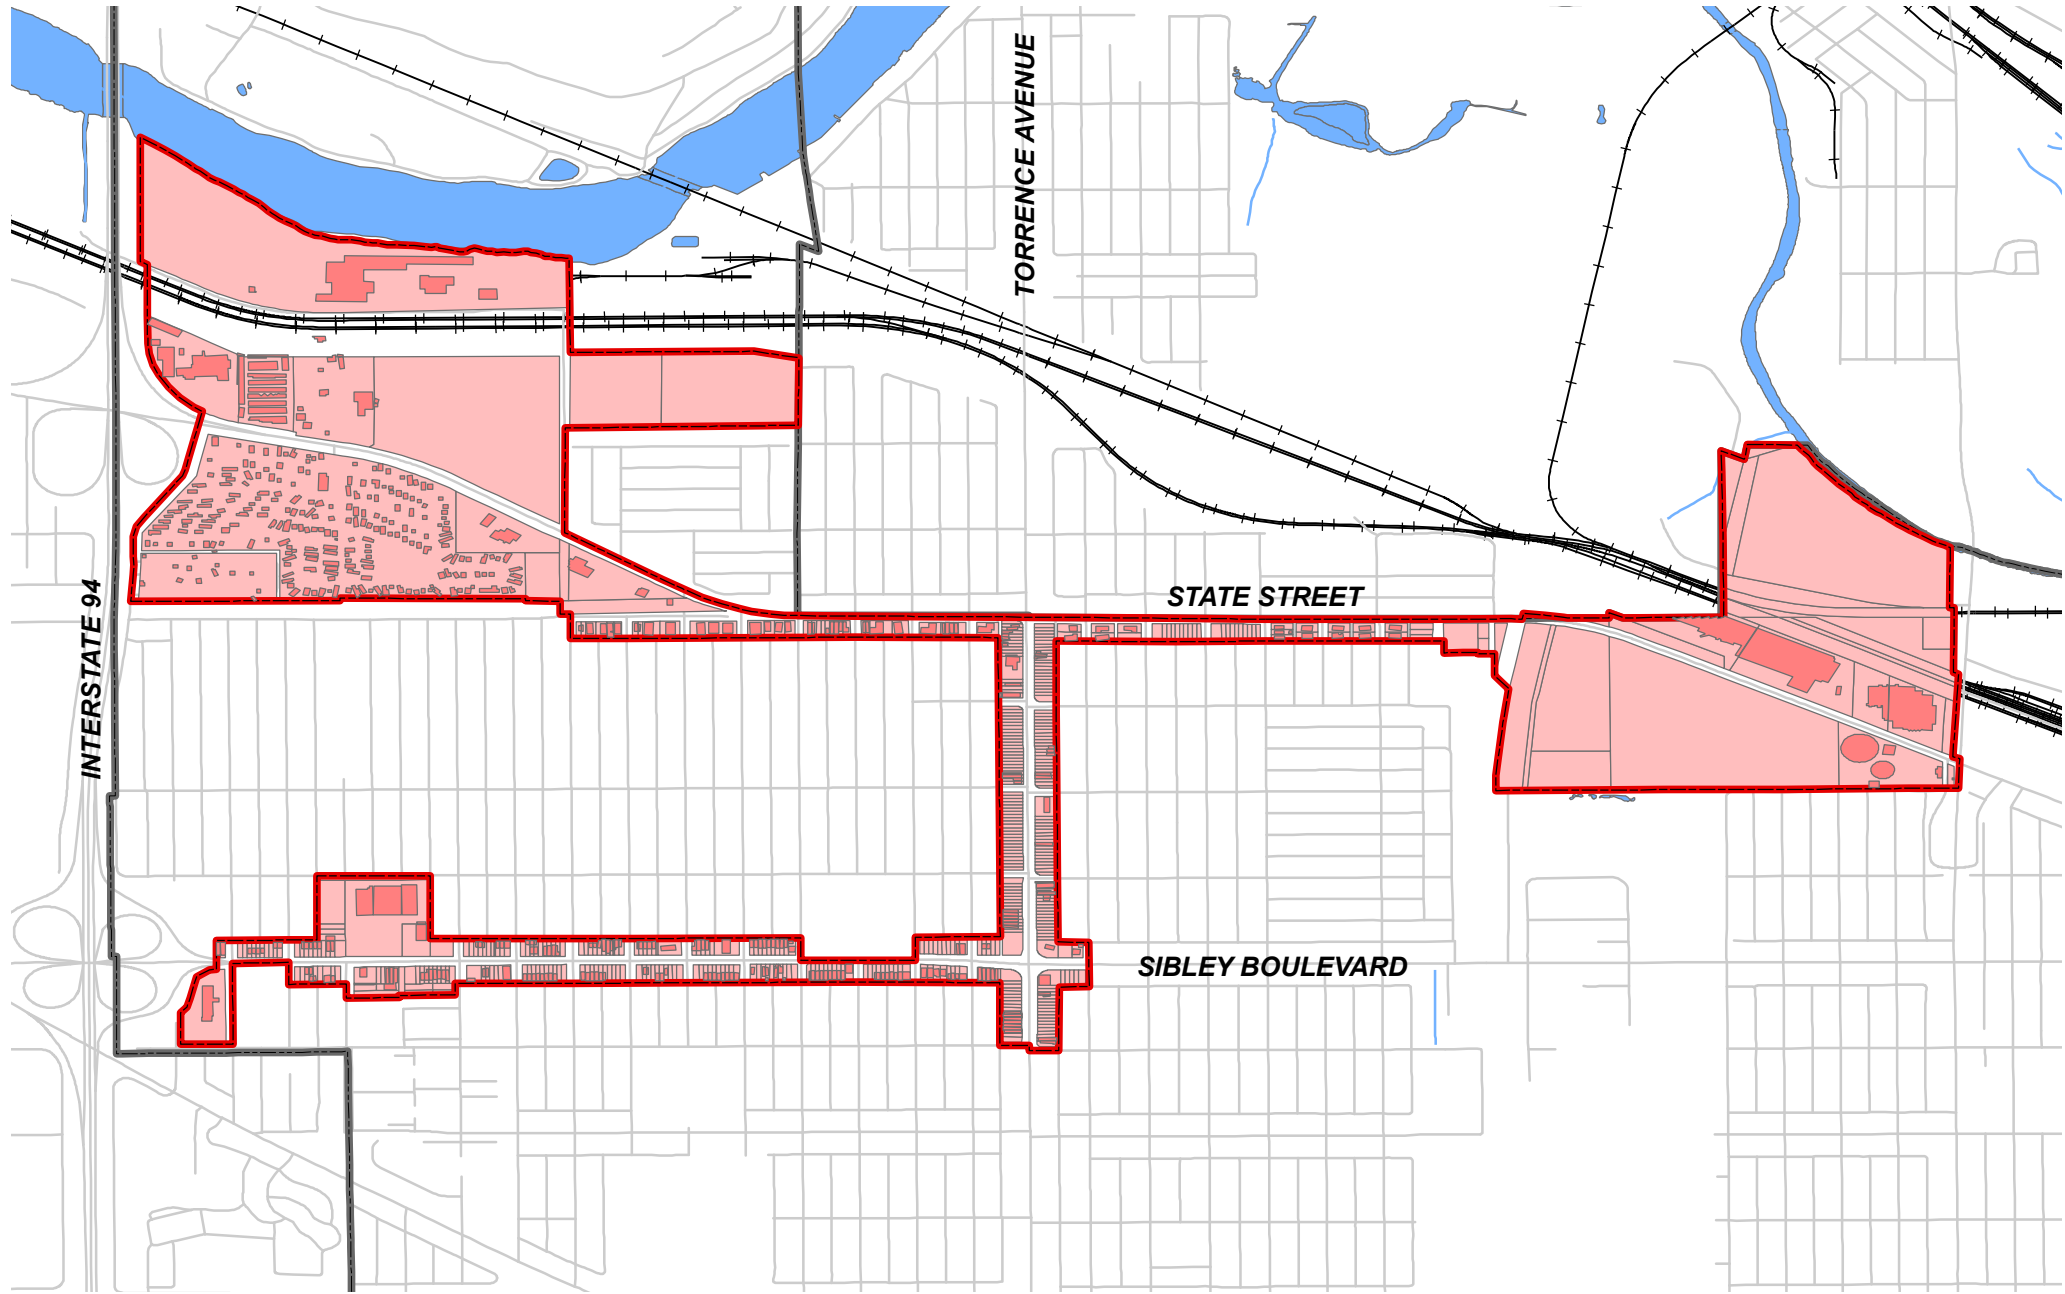

# Sibley/Torrence/State Street TIF Boundary Map

## Legend

-  TIF Boundary
-  Calumet City
-  Street Midlines
-  Railroads
-  Rivers and Streams

1 inch = 1,477 feet